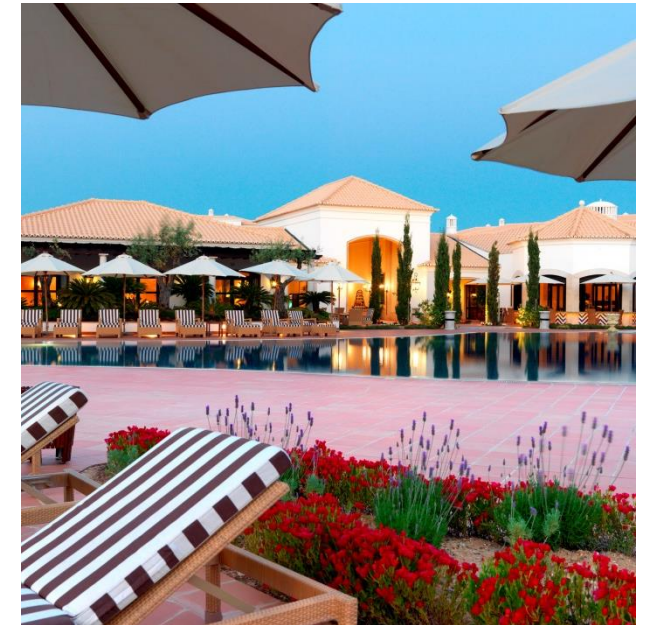

PINE CLIFFS RESIDENCE

Ultimate Algarvian family experience