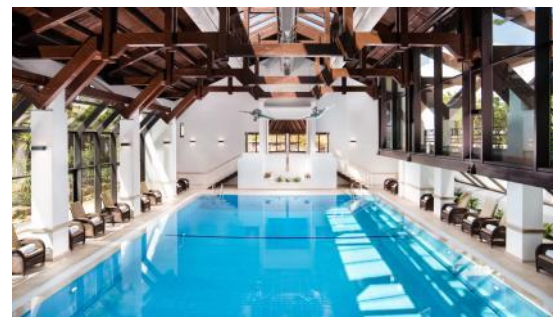

### PINE CLIFFS OCEAN SUITES, A LUXURY COLLECTION RESORT

Luxury living meets authentic Portuguese spirit

- Evocative of traditional Portuguese architecture, the property is a new addition to the resort, sharing an exquisite seafront setting.

## PREMIUM LIFESTYLE FACILITIES & SERVICES

An array of premium lifestyle facilities and services await to be discovered throughout the Resort, with an exclusive leisure offer including the renowned Pine Cliffs Golf Course & Academy, the new spa Serenity The Art of Well Being and a unique gastronomic experience within a selection of 9 restaurants and 2 bars.